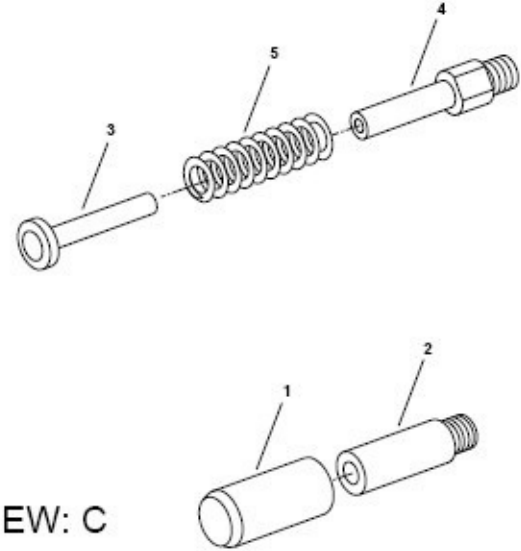

Seals:
 P=NBR (Nitrile rubber)
 V=FKM (Fluoro rubber)

Through drive:

N00=without through drive

With through drive*:

- K01= mounting flange: 82-2(A). Shaft/coupling: 16-4(A)
- K52= mounting flange: 82-2(A). Shaft/coupling: 19-4(A-B)
- K02= mounting flange: 101-2(B). Shaft/coupling: 22-4(B)
- K68= mounting flange: 101-2(B). Shaft/coupling: 22-4(B)
- K04= mounting flange: 101-2(B). Shaft/coupling: 25-4(B-B)
- K07= mounting flange: 127-2(C). Shaft/coupling: 32-4(C)
- K24= mounting flange: 127-2(C). Shaft/coupling: 38-4(C-C)
- K17= mounting flange: 152-4(D). Shaft/coupling: 44-4(D)

*Flange acc. to ISO 3019-1. Coupling for splined shaft acc. to SAE J74

VIEW: A

VIEW: B

VIEW: C

VIEW: A

ITEM # 1: ROTARY GROUP	ITEM # 2: CONTROL-ASS.	ITEM # 3: PUMP HOUSING	ITEM # 4: END COVER-PORTS
ITEM # 5: CRADEL ASS.	ITEM # 6: SHAFT - DRIVE	ITEM # 7: WASHER	ITEM # 8: ADJUSTING DISC
ITEM # 9: TAPERED BRG	ITEM # 10: TAPERED BRG	ITEM # 11: BEARING CRADLE	ITEM # 12: SEAL - SHAFT
ITEM # 13: O - RING	ITEM # 14: O - RING	ITEM # 15: SNAP RING	ITEM # 16: CAP SCREWS
ITEM # 17: CONTROL ASS.	ITEM # 18: PLUG	ITEM # 19: DOWEL PINS	ITEM # 20: PLUG
ITEM # 21: KEY	ITEM # 22: COUPLING	ITEM # 23: O - RING	ITEM # 24: O - RING
ITEM # 25: PLUG			