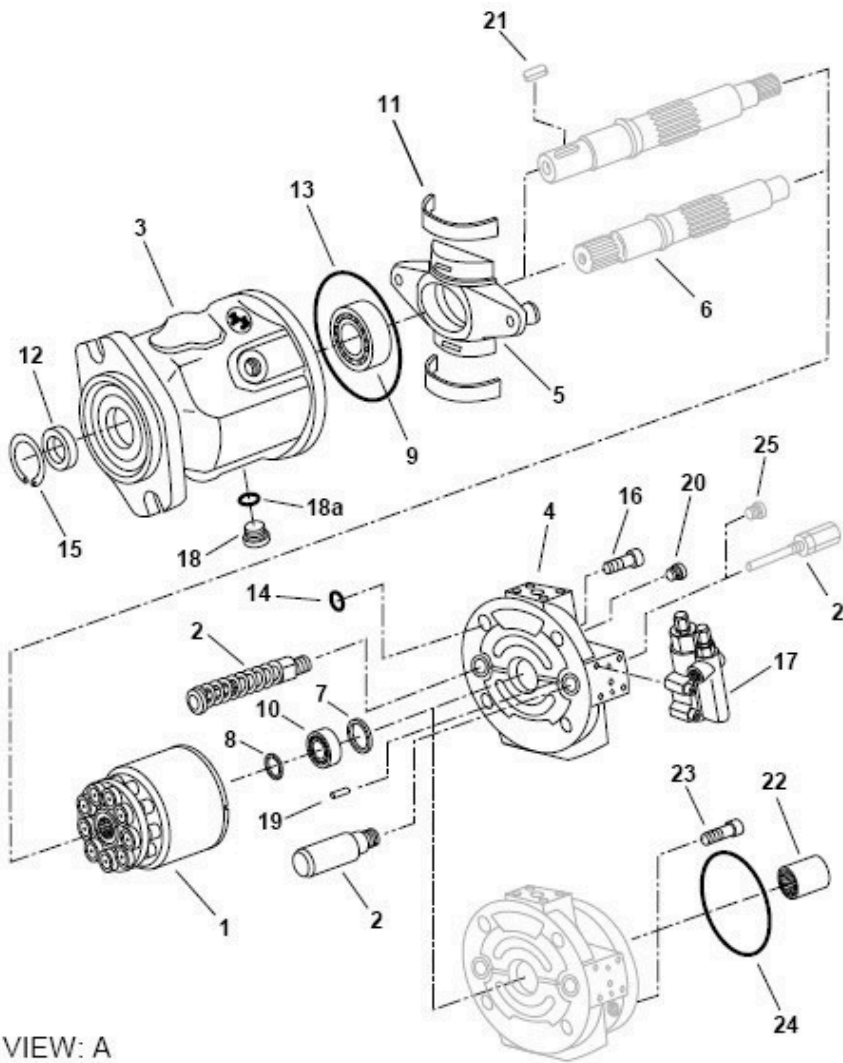

VIEW: A

VIEW: A

ITEM # 1: ROTARY GROUP	ITEM # 2: CONTROL-ASS.	ITEM # 3: PUMP HOUSING	ITEM # 4: END COVER-PORTS
ITEM # 5: CRADEL ASS.	ITEM # 6: SHAFT - DRIVE	ITEM # 7: WASHER	ITEM # 8: ADJUSTING DISC
ITEM # 9: TAPERED BRG	ITEM # 10: TAPERED BRG	ITEM # 11: BEARING CRADLE	ITEM # 12: SEAL - SHAFT
ITEM # 13: O - RING	ITEM # 14: O - RING	ITEM # 15: SNAP RING	ITEM # 16: CAP SCREWS
ITEM # 17: CONTROL ASS.	ITEM # 18: PLUG	ITEM # 19: DOWEL PINS	ITEM # 20: PLUG
ITEM # 21: KEY	ITEM # 22: COUPLING	ITEM # 23: O - RING	ITEM # 24: O - RING
ITEM # 25: PLUG			

VIEW: B

ITEM # 1: PISTONS	ITEM # 2: BARREL	ITEM # 3: LENS PLATE	ITEM # 4: RETAINER PLATE
ITEM # 5: RETAINING BALL	ITEM # 6: SPRING	ITEM # 7: PRESSURE PINS	ITEM # 8: RETAINING RING
ITEM # 9: RETAINING CLIP			

VIEW: C

ITEM # 1: CONTROL PISTON	ITEM # 2: PISTON GUIDE	ITEM # 3: COUNTER PISTON	ITEM # 4: PISTON GUIDE
ITEM # 5: SPRING	ITEM # 6: LOCK NUT	ITEM # 7: ACCORN NUT	ITEM # 8: SCREW MAX. ADJ.
ITEM # 9: O-RING