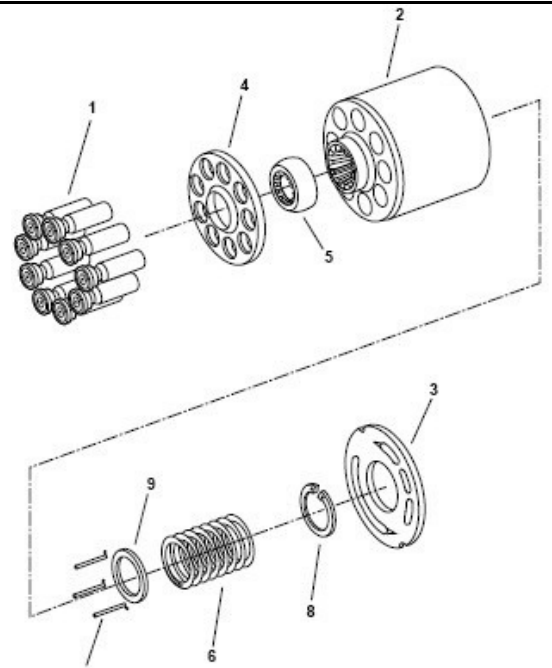

Seals:
 P=NBR (Nitrile rubber)
 V=FKM (Fluoro rubber)

Through drive:

N00=without through drive

With through drive*:

- K01= mounting flange: 82-2(A). Shaft/coupling: 16-4(A)
- K52= mounting flange: 82-2(A). Shaft/coupling: 19-4(A-B)
- K02= mounting flange: 101-2(B). Shaft/coupling: 22-4(B)
- K68= mounting flange: 101-2(B). Shaft/coupling: 22-4(B)
- K04= mounting flange: 101-2(B). Shaft/coupling: 25-4(B-B)
- K07= mounting flange: 127-2(C). Shaft/coupling: 32-4(C)
- K24= mounting flange: 127-2(C). Shaft/coupling: 38-4(C-C)
- K17= mounting flange: 152-4(D). Shaft/coupling: 44-4(D)

*Flange acc. to ISO 3019-1. Coupling for splined shaft acc. to SAE J74

VIEW: A

VIEW: B

VIEW: C

VIEW: A

ITEM # 1: ROTARY GROUP	ITEM # 2: CONTROL-ASS.	ITEM # 3: PUMP HOUSING	ITEM # 4: END COVER-PORTS
ITEM # 5: CRADEL ASS.	ITEM # 6: SHAFT - DRIVE	ITEM # 7: WASHER	ITEM # 8: ADJUSTING DISC
ITEM # 9: TAPERED BRG	ITEM # 10: TAPERED BRG	ITEM # 11: BEARING CRADLE	ITEM # 12: SEAL - SHAFT
ITEM # 13: O - RING	ITEM # 14: O - RING	ITEM # 15: SNAP RING	ITEM # 16: CAP SCREWS
ITEM # 17: CONTROL ASS.	ITEM # 18: PLUG	ITEM # 19: DOWEL PINS	ITEM # 20: PLUG
ITEM # 21: KEY	ITEM # 22: COUPLING	ITEM # 23: O - RING	ITEM # 24: O - RING
ITEM # 25: PLUG			